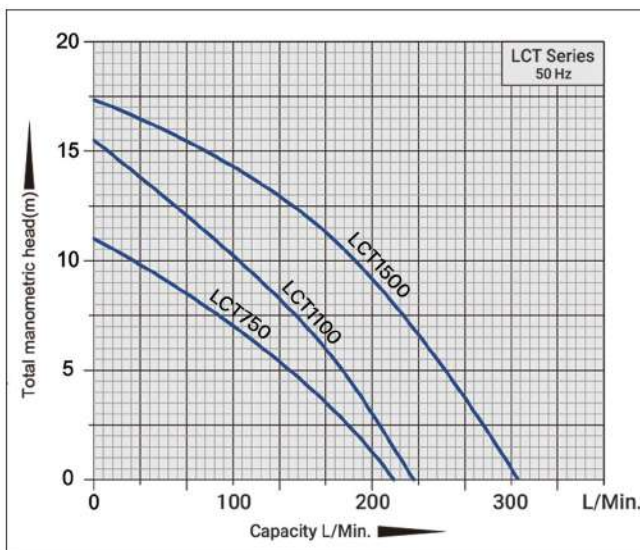

Performance curves