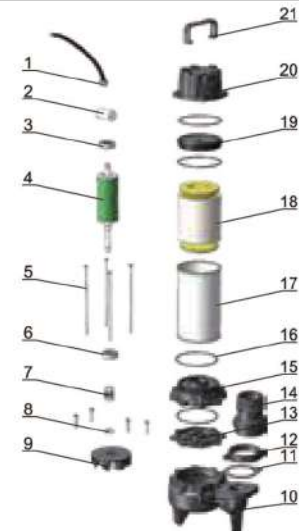

Cutter Impeller

Cast iron Impeller

Cutter Set

FREE Outlet 1.5 inch.
(All models)

Application

- Compact design, easy installation and easy to maintenances.
- The motor casing made with AISI304, strong, light weight and durable.
- Quiet operation and constant pressure.
- Double Mechanical Seal : O-ring and Oil seal.
- Bearings are water and dustproof.

The power cord comes with 9-meter long plug, Insulated and shielded grounding wire for electrical safety during use.

Specifications

Model	LCT750	LCT1100	LCT1500
Power (W)	750 (1HP)	1100 (1.5HP)	1500 (2HP)
Cycle (Hz)	50	50	50
Voltage (V)	220-230	220-230	220-230
Amp (A)	5.2	7.3	9.5
Max Head (M)	11	15.5	17.3
Max Flow rate (LPM)	217	233	306
Outlet (in.)	2	2	2
N.W. (kg)	22.3	23.3	26.3
G.W. (kg)	23.3	24.3	27.3
Packaging size (mm)	565*290*235	565*290*235	565*290*235

Installation method and size

Model	A (mm)	B (mm)	C (mm)	D (mm)	E (mm)	F (mm)	G (mm)	H (mm)
LCT750	406.5	50	133	165	92	88	88	165
LCT1100	451.5	50	121.5	165	92	88	88	165
LCT1500	440	50	121.5	165	92	88	88	165

Performance curves

Model analysis

01	Cable	12	Female adapter
02	Capacitor	13	Oil chamber cover
03	Deep groove ball bearing	14	Outlet
04	Rotor	15	Bottom bearing seat
05	Long screw	16	O-Ring
06	Deep groove ball bearing	17	Motor base
07	Mechanical seal	18	Stator
08	Skeleton oil seal	19	Upper bearing seal
09	Impeller	20	Top cover
10	Pump body	21	Handle
11	Outlet gasket		