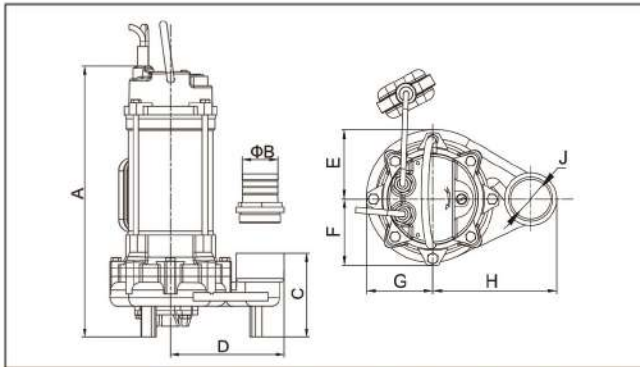

Cutter Impeller

Cast iron Impeller

Cutter Set

FREE Outlet 1.5 inch.
(All models)

Application

- Compact design, easy installation and easy to maintenances.
- The motor casing made with AISI304, strong, light weight and durable.
- Quiet operation and constant pressure.
- Double Mechanical Seal : O-ring and Oil seal.
- Bearings are water and dustproof.

The power cord comes with 9-meter long plug, Insulated and shielded grounding wire for electrical safety during use.

Specifications

Model	LCT750	LCT1100	LCT1500
Power (W)	750 (1HP)	1100 (1.5HP)	1500 (2HP)
Cycle (Hz)	50	50	50
Voltage (V)	220-230	220-230	220-230
Amp (A)	5.2	7.3	9.5
Max Head (M)	11	15.5	17.3
Max Flow rate (LPM)	217	233	306
Outlet (in.)	2	2	2
N.W. (kg)	22.3	23.3	26.3
G.W. (kg)	23.3	24.3	27.3
Packaging size (mm)	565*290*235	565*290*235	565*290*235

Installation method and size

Model	A (mm)	B (mm)	C (mm)	D (mm)	E (mm)	F (mm)	G (mm)	H (mm)
LCT750	406.5	50	133	165	92	88	88	165
LCT1100	451.5	50	121.5	165	92	88	88	165
LCT1500	440	50	121.5	165	92	88	88	165

Performance curves

Model analysis

01	Cable	12	Female adapter
02	Capacitor	13	Oil chamber cover
03	Deep groove ball bearing	14	Outlet
04	Rotor	15	Bottom bearing seat
05	Long screw	16	O-Ring
06	Deep groove ball bearing	17	Motor base
07	Mechanical seal	18	Stator
08	Skeleton oil seal	19	Upper bearing seal
09	Impeller	20	Top cover
10	Pump body	21	Handle
11	Outlet gasket		