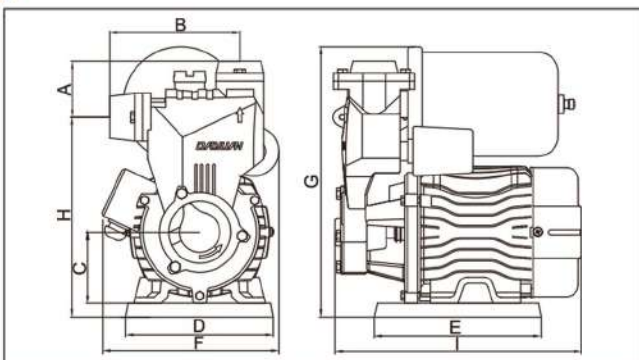

Diaphragm pressure tank : Preserve stable water pressure and energy saving

Model analysis

NO.	Component	NO.	Component	NO.	Component	NO.	Component
1	Hexagonal head Bolt	8	Washer	15	Water thrower	22	Junction Box
2	Pump Cover	9	Check valve	16	Pressure switch	23	Capacitor
3	Insert	10	Inlet connector	17	Pressure tank	24	Support
4	O-Ring	11	Water plug	18	Rotor	25	Pump base
5	Impeller	12	Outlet connector	19	Phillips screw	26	Rear end cover
6	Flat key	13	Pump body	20	Black four-piece suit	27	Fan
7	Snap ring	14	Bearing	21	Stator	28	Fan cover

Performance curves

Specifications

Model	ADGP-370	ADGP-500	ADGP-750
Power (W)	370	500	750
Cycle (Hz)	50	50	50
Voltage (V)	220	220	220
Amp (A)	2.5	4.2	6
Max Head (M)	40	45	55
Max Flow rate (LPM)	40	45	55
Max suction (M)	8	8	8
Pressure (Kg/cm ²)	1.8-2.8	2.2-3.2	2.4-3.8
Inlet (in.)	1	1	1
Outlet (in.)	1	1	1
N.W. (kg)	8	9	13
G.W. (kg)	10	11	15
Packaging size (mm)	290*200*310	285*205*305	310*235*320

Installation method and size

Model	A (mm)	B (mm)	C (mm)	D (mm)	E (mm)	F (mm)	G (mm)	H (mm)	I (mm)
ADGP-370	56	122	71	156	217	176	271	201	246
ADGP-500	59.5	141	71	156	217	176	271	218	246
ADGP-750	59	159	69	108	77	183	275	221	275