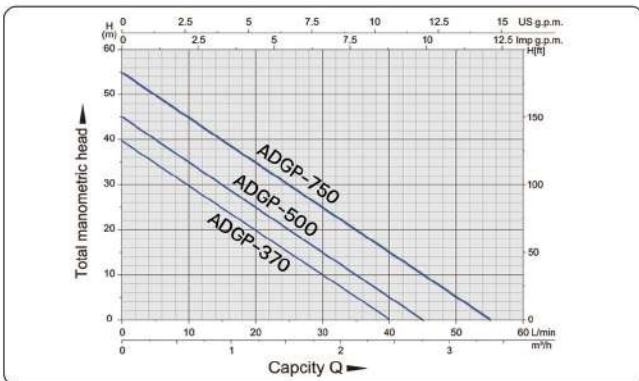

Performance curves

Specifications

Model	ADGP-370	ADGP-500	ADGP-750
Power (W)	370	500	750
Cycle (Hz)	50	50	50
Voltage (V)	220	220	220
Amp (A)	2.5	4.2	6
Max Head (M)	40	45	55
Max Flow rate (LPM)	40	45	55
Max suction (M)	8	8	8
Pressure (Kg/cm ²)	1.8-2.8	2.2-3.2	2.4-3.8
Inlet (in.)	1	1	1
Outlet (in.)	1	1	1
N.W. (kg)	8	9	13
G.W. (kg)	10	11	15
Packaging size (mm)	290*200*310	285*205*305	310*235*320