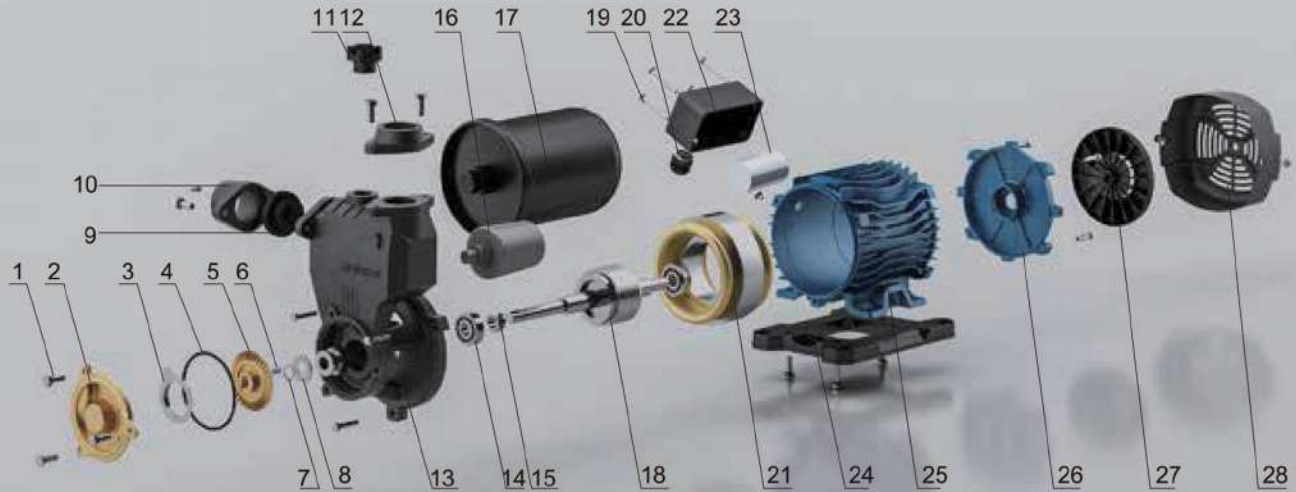

Application

- The motor casing is of a finned design, compact design, space saving installation, light weight.
- Pump casing made with cast iron strong and durable.
- Mechanical seal Ceramic-Ceramic.
- Shaft made of SUS304, no rust
- Built-in cooling fan extent motor' s lifespan.
- The power cord comes with 1.2-meter long plug
- Ground wire for best protection

Diaphragm pressure tank : Preserve stable water pressure and energy saving

Model analysis

NO.	Component	NO.	Component	NO.	Component	NO.	Component
1	Hexagonal head Bolt	8	Washer	15	Water thrower	22	Junction Box
2	Pump Cover	9	Check valve	16	Pressure switch	23	Capacitor
3	Insert	10	Inlet connector	17	Pressure tank	24	Support
4	O-Ring	11	Water plug	18	Rotor	25	Pump base
5	Impeller	12	Outlet connector	19	Phillips screw	26	Rear end cover
6	Flat key	13	Pump body	20	Black four-piece suit	27	Fan
7	Snap ring	14	Bearing	21	Stator	28	Fan cover

Performance curves

Specifications

Model	ADGP-370	ADGP-500	ADGP-750
Power (W)	370	500	750
Cycle (Hz)	50	50	50
Voltage (V)	220	220	220
Amp (A)	2.5	4.2	6
Max Head (M)	40	45	55
Max Flow rate (LPM)	40	45	55
Max suction (M)	8	8	8
Pressure (Kg/cm ²)	1.8-2.8	2.2-3.2	2.4-3.8
Inlet (in.)	1	1	1
Outlet (in.)	1	1	1
N.W. (kg)	8	9	13
G.W. (kg)	10	11	15
Packaging size (mm)	290*200*310	285*205*305	310*235*320